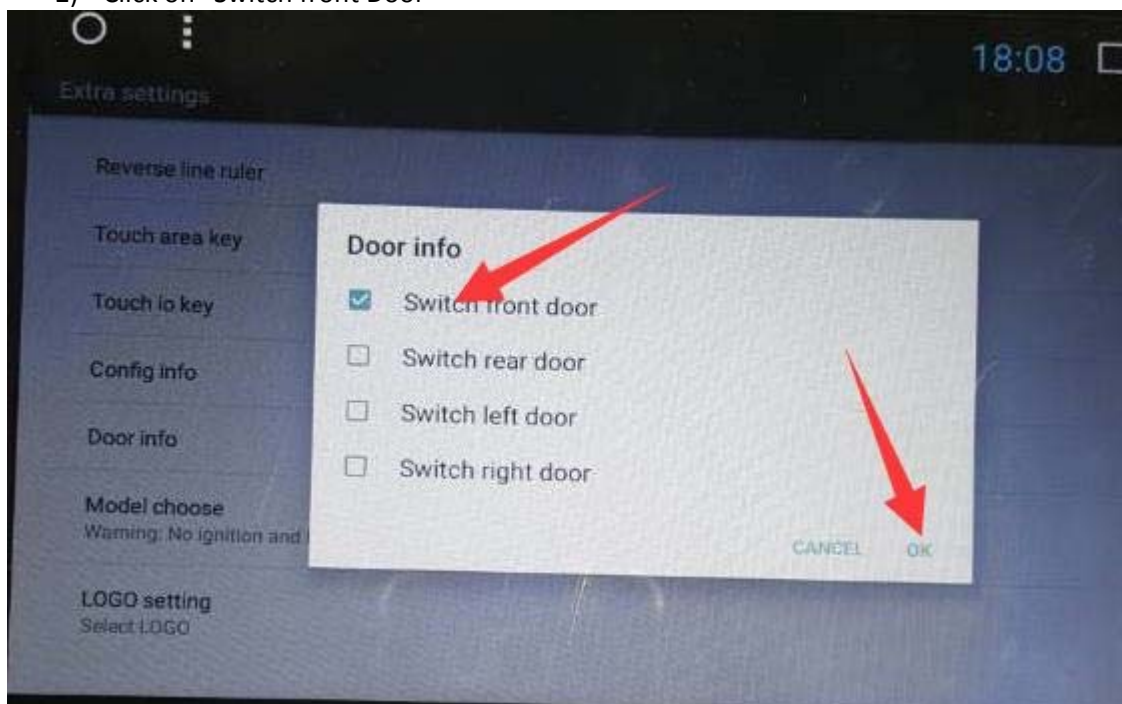

## Manual - Left to right door sensor fix

1) Entering Setting -> extra setting -> pass words [123456](#) -> Left and right door alignment

2) Click on "Switch front Door"

3) Click "ok" and back to main menu.